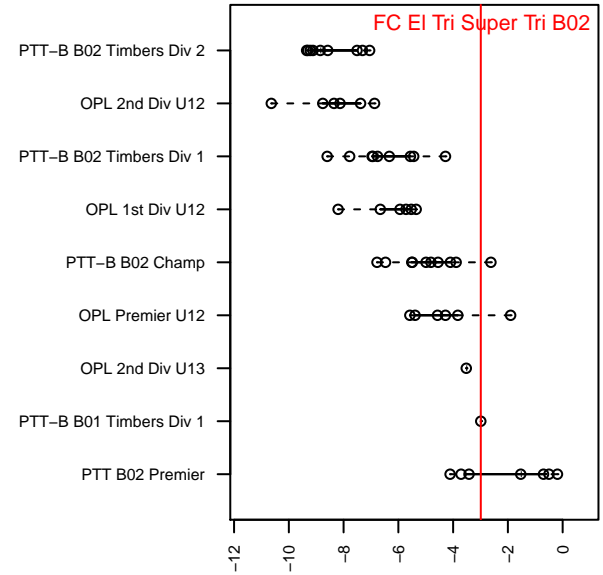

FC El Tri Super Tri B02

alt names used:

Venues played:

2014 PTT-B B01 Timbers Div 1

, OR

B02 total strength=809

attack=1.72 defense=0.62

fall league = PTT-B B01 Timbers Div 1

notes= Santos FC?

**attack and defense variance (black dot)
relative to other teams
and top 10 in region**

**attack and defense rating
relative to others at age
and all opponents in last 13 months**

Performance relative to 13 month average